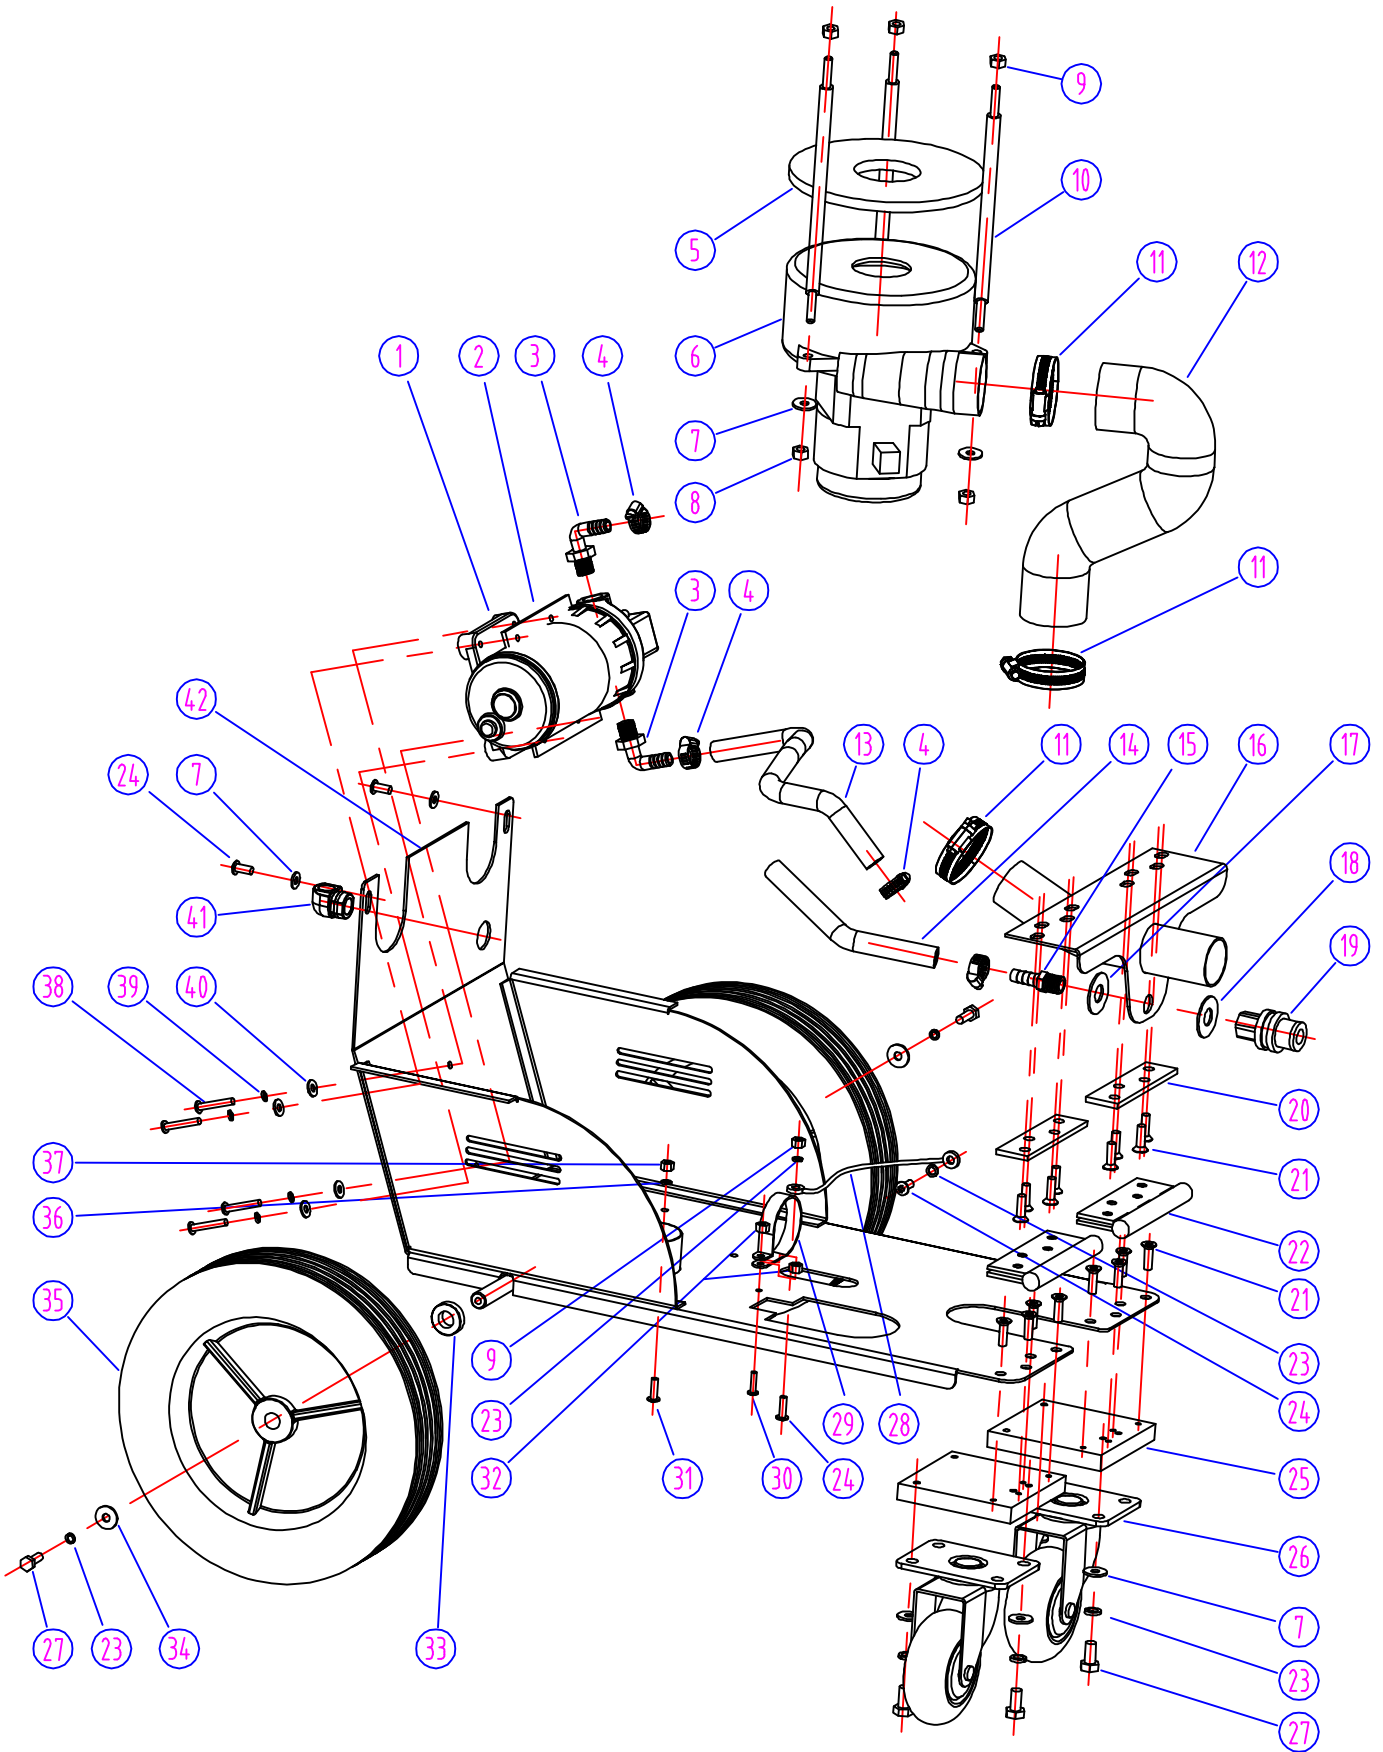

SL1610BOX

PUMP, VACUUM, WHEEL ASSEMBLIES - SLIDER BOX EXTRACTOR

DIA NO	PART NUMBER	DESCRIPTION	NO REQ'D	LIST $ (ea)
1	VV67605	PUMP, 115V, 100PSI	1	$395.00
2	VV67601	MOUNTING FRAME, PUMP	1	$4.63
3	VV80210	BEND, NYLON, PUMP	2	$1.38
4	VV10114	CLAMP, HOSE, 3/8"	4	$2.00
5	VF81503	GASKET, VAC MOTOR	1	$4.63
6	VV67153	VAC MOTOR, 3-STAGE, 120V	1	$197.50
7	GT13032	WASHER, SST, PLAIN, M6 X M16 X 1.5	9	$0.63
8	VF13502	NUT, LOCK, M6	3	$0.63
9	VF13521	NUT, SST, M6	4	$0.88
10	VF82310	STUD	3	$4.63
11	VV10113	CLAMP, HOSE, 2"	3	$2.38
12	VV67152	EXHAUST HOSE, M48	1	$7.25
13	VV67117	HOSE, SOLUTION	1	$10.25
14	VV66115	HOSE, SPRAYING	1	$10.25
15	VV80128	BARB, HOSE	1	$5.63
16	VV66101	PIPE ASSY, VAC ELBOW	1	$42.13
17	VV20274A	WASHER, PLAIN, M14 X M32 X 1.5	1	$1.13
18	VV20274	WASHER, PLAIN, M13.5 X M32 X 1.5	1	$2.13
19	VV80208	COUPLER, QUICK CONNECT	1	$12.00
20	VV67104	SPACER	2	$4.00
21	VF13512	SCREW, FH, M5 X 15, SST	16	$0.83
22	VV60406S	HINGE, SST, 4"	2	$14.63
23	VV13607	WASHER, LOCK, M6	9	$0.88
24	GT13056	SCREW, SST, PH, M6 X 16	4	$0.88
25	VV66102	PLATE, 3.5" CASTER	2	$19.63
26	VA91342	3.5" CASTER	2	$20.63
27	VF13495	BOLT, M6 X 16, HEX	6	$0.88
28	VF81028	CABLE	1	$6.63
29	VV67120	CLAMP	1	$2.00
30	VA13473	SCREW, RHM, M4 X 16, SST	1	$0.88
31	VA13635	SCREW, RHM, M5 X 20, SST	1	$1.00
32	GT13014	NUT, NYLON, INSERT, M4	2	$0.63
33	VV60113S	WASHER, WHEEL	2	$0.63
34	VF13551	WASHER, SST, PLAIN, M6 X M22 X 1.5	2	$1.13
35	VA75004	WHEEL, 10"	2	$21.25
36	VF13604	WASHER, M5	1	$0.63
37	VV13633	NUT, SST, M5	1	$0.88
38	VV13634	SCREW, RHM, M5 X 30, SST	4	$1.00
39	VV13601	WASHER, LOCK, M5	4	$0.63
40	VF13474A	WASHER, SST, PLAIN, M5 X M15 X 1	4	$0.63
41	VV67505	BUSHING, 90°, CORD	1	$11.38
42	VV66200	BOTTOM PLATE, ASSEMBLY	1	$79.88