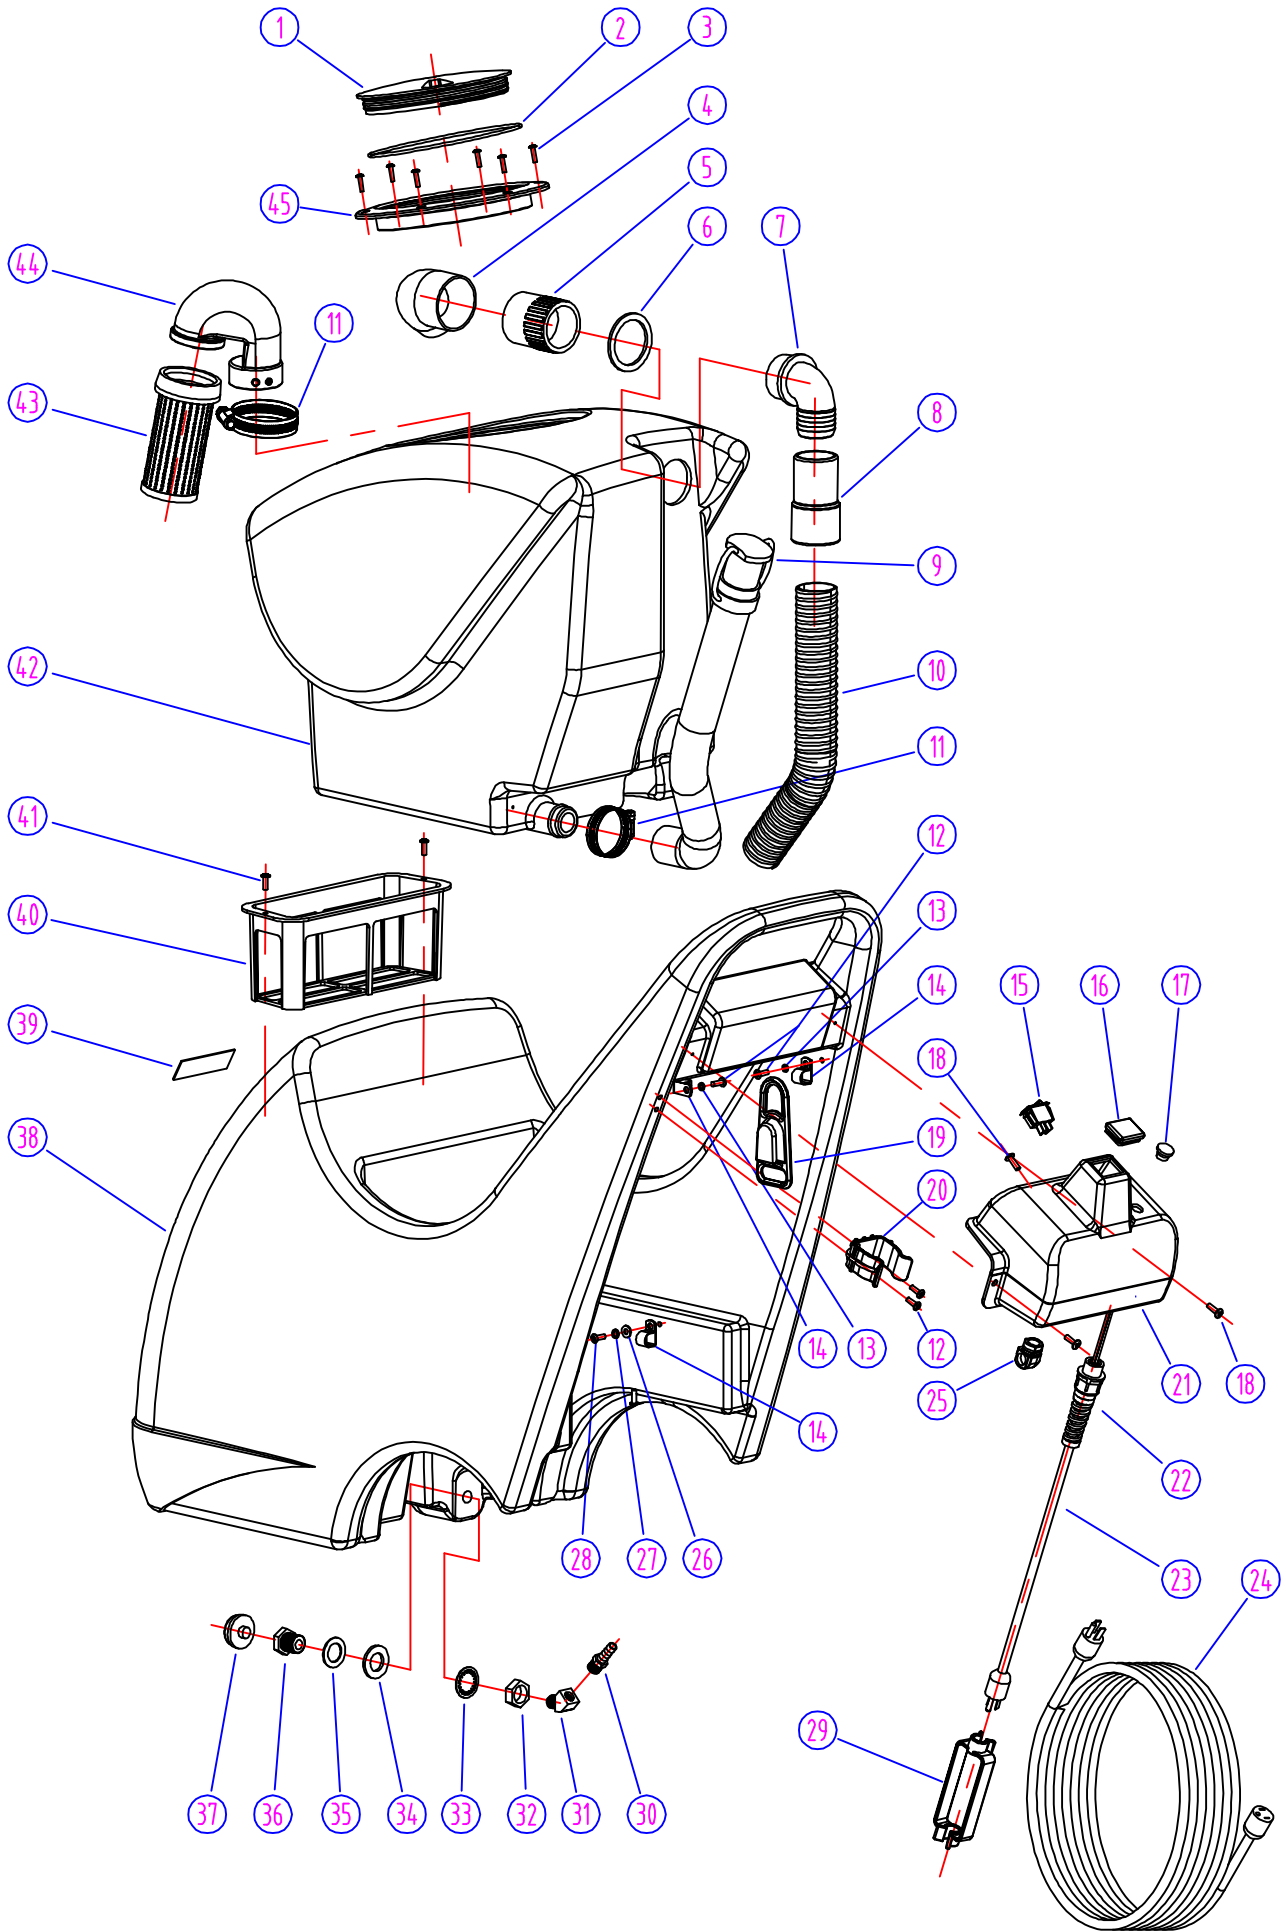

SL1610BOX

SOLUTION & RECOVERY TANK - SLIDER BOX EXTRACTOR

DIA NO	PART NUMBER	DESCRIPTION	NO REQ'D	LIST $ (ea)
1	VV96001S	LID, CLEAR DOME	1	$14.75
2	VV60287A	GASKET, CLEAR DOME	1	$3.88
3	VF13491	SCREW, M4 X 12, SST	6	$0.88
4	VV67109	TUBE, ELBOW	1	$7.13
5	VV67301	COUPLER	1	$4.75
6	VV67302	GASKET, COUPLER	1	$2.38
7	VV67108	ELBOW	1	$7.25
8	VF81226	COUPLER, VACUUM HOSE	1	$5.25
9	VV67705	DRAIN HOSE	1	$13.38
10	VV67113-1	VACUUM HOSE	1	$12.00
11	VV10113	HOSE CLAMP, 2"	2	$2.38
12	VV20509	SCREW, M5 X 10, SST	4	$0.63
13	VV13601	WASHER, LOCK, SST, M5	2	$0.63
14	VV50712	CLAMP, CORD	3	$1.88
15	VV67503	SWITCH	1	$9.63
16	VV66502	BLOCK, SWITCH	1	$1.88
17	VV66501	STOPPER	1	$1.88
18	VF14126	SCREW, HEX HEAD, M5 X 12	3	$0.88
19	GV40215	CORD WRAP	1	$7.00
20	VV67111	CLAMP, DRAIN HOSE	1	$2.88
21	VV67501	SWITCH HOUSING	1	$21.75
22	VF99008	STRAIN RELIEF	1	$4.38
23	VV67507	CORD	1	$12.38
24	VV67116	POWER CORD	1	$72.50
25	VV67505	BUSHING, CORD, 90°	1	$11.38
26	GT13032	WASHER, PLAIN, M6 X M16 X 1.5	1	$0.63
27	VV13607	WASHER, LOCK, SST, M6	1	$0.88
28	GT13056	SCREW, PAN HEAD, M6 X 16	1	$0.88
29	VV67105	CONNECTOR	1	$5.50
30	VV80128	HOSE BARB	1	$5.63
31	VV80115	ELBOW, STREET, 45°	1	$6.63
32	VV80125A	NUT, COUPLING	1	$4.75
33	VV20667	WASHER, LOCK, INTERNAL TOOTH	1	$0.88
34	VV60509	GASKET, SOLUTION, INTAKE	1	$2.00
35	VV20276	WASHER, PLAIN	1	$2.00
36	VV80125	COUPLING	1	$8.88
37	VV10411	STRAINER, LINE	1	$5.38
38	VV67101	SOLUTION TANK	1	$170.00
39	VF80326	LOGO	1	$7.88
40	VV67107	FILTER	1	$8.38
41	VA13471	SCREW, ST5 X 10	2	$0.63
42	VV67102	RECOVERY TANK	1	$155.00
43	VF81504	FLOAT SHUT-OFF	1	$15.98
44	VV67305	BEND	1	$12.75
45	VV96002	BASEMENT, CLEAR DOME	1	$11.88