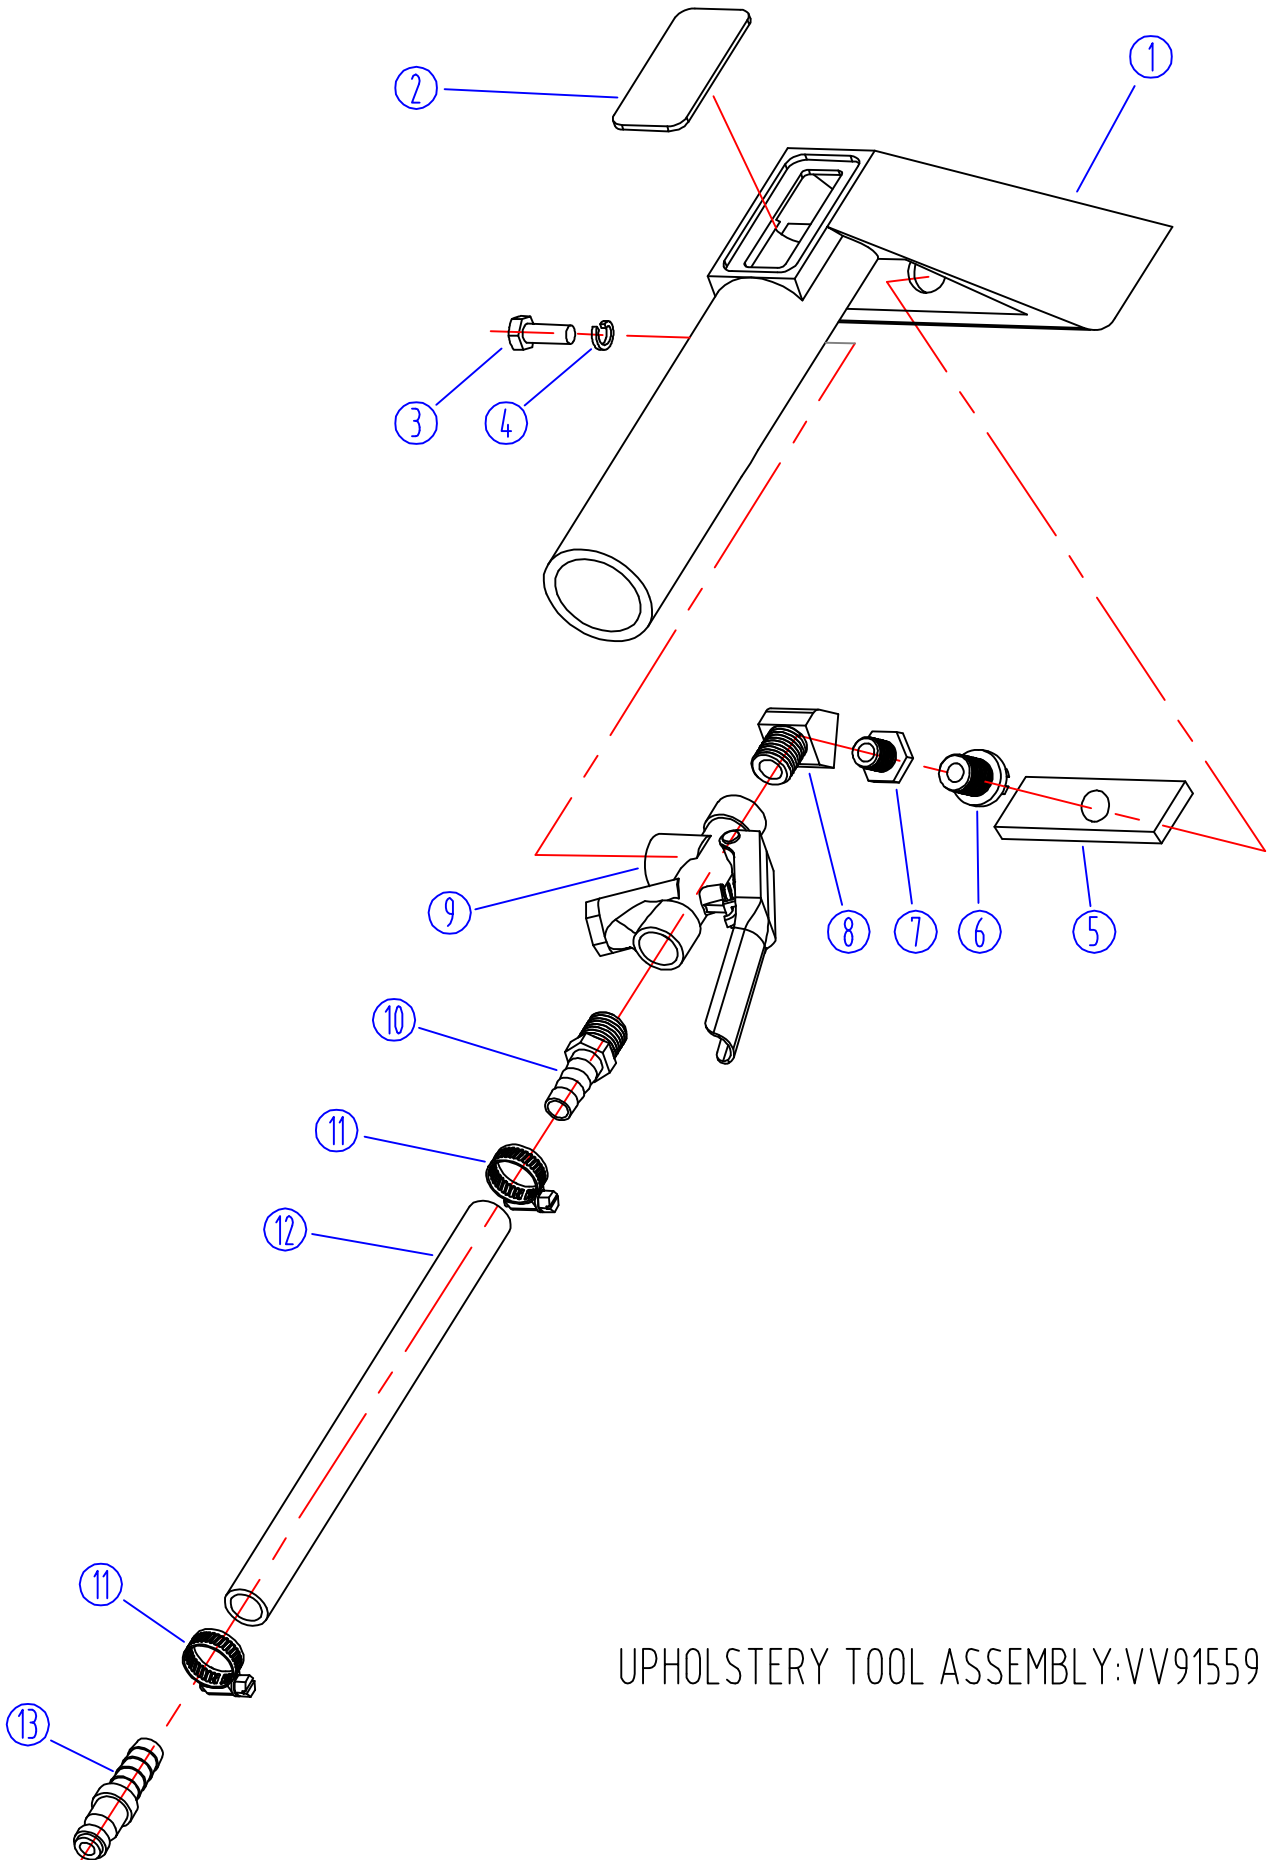

SL10BOX

UPHOLSTERY TOOL ASSEMBLY:VV91559

HAND TOOL ASSEMBLY - SLIDER BOX EXTRACTOR				
DIA NO	PART NUMBER	DESCRIPTION	NO REQ'D	LIST $ (ea)
1	VV40328	BODY, UPHOLSTERY TOOL	1	$47.38
2	VV60031	WINDOW, HAND TOOL	1	$2.88
3	VV20071	SCREW, 5/16" X 18 X 5/8"	1	$1.88
4	VV20298	WASHER, LOCK, SST, 5/16"	1	$0.88
5	VV60531	GASKET	1	$2.00
6	VV80159	NOZZLE, SPRAY TIP, 80°	1	$4.63
7	VV80105	BUSHING, BRASS	1	$3.25
8	VV80115	ELBOW, STREET, 45°	1	$6.63
9	VV10933	TRIGGER, VALVE	1	$27.13
10	VV80128	HOSE BARB	1	$5.63
11	VV10114	CLAMP, HOSE, 3/8"	2	$2.00
12	VV85317	SOLUTION HOSE, 3/8"	1	$6.88
13	VV80241	COUPLER, MALE END	1	$8.00