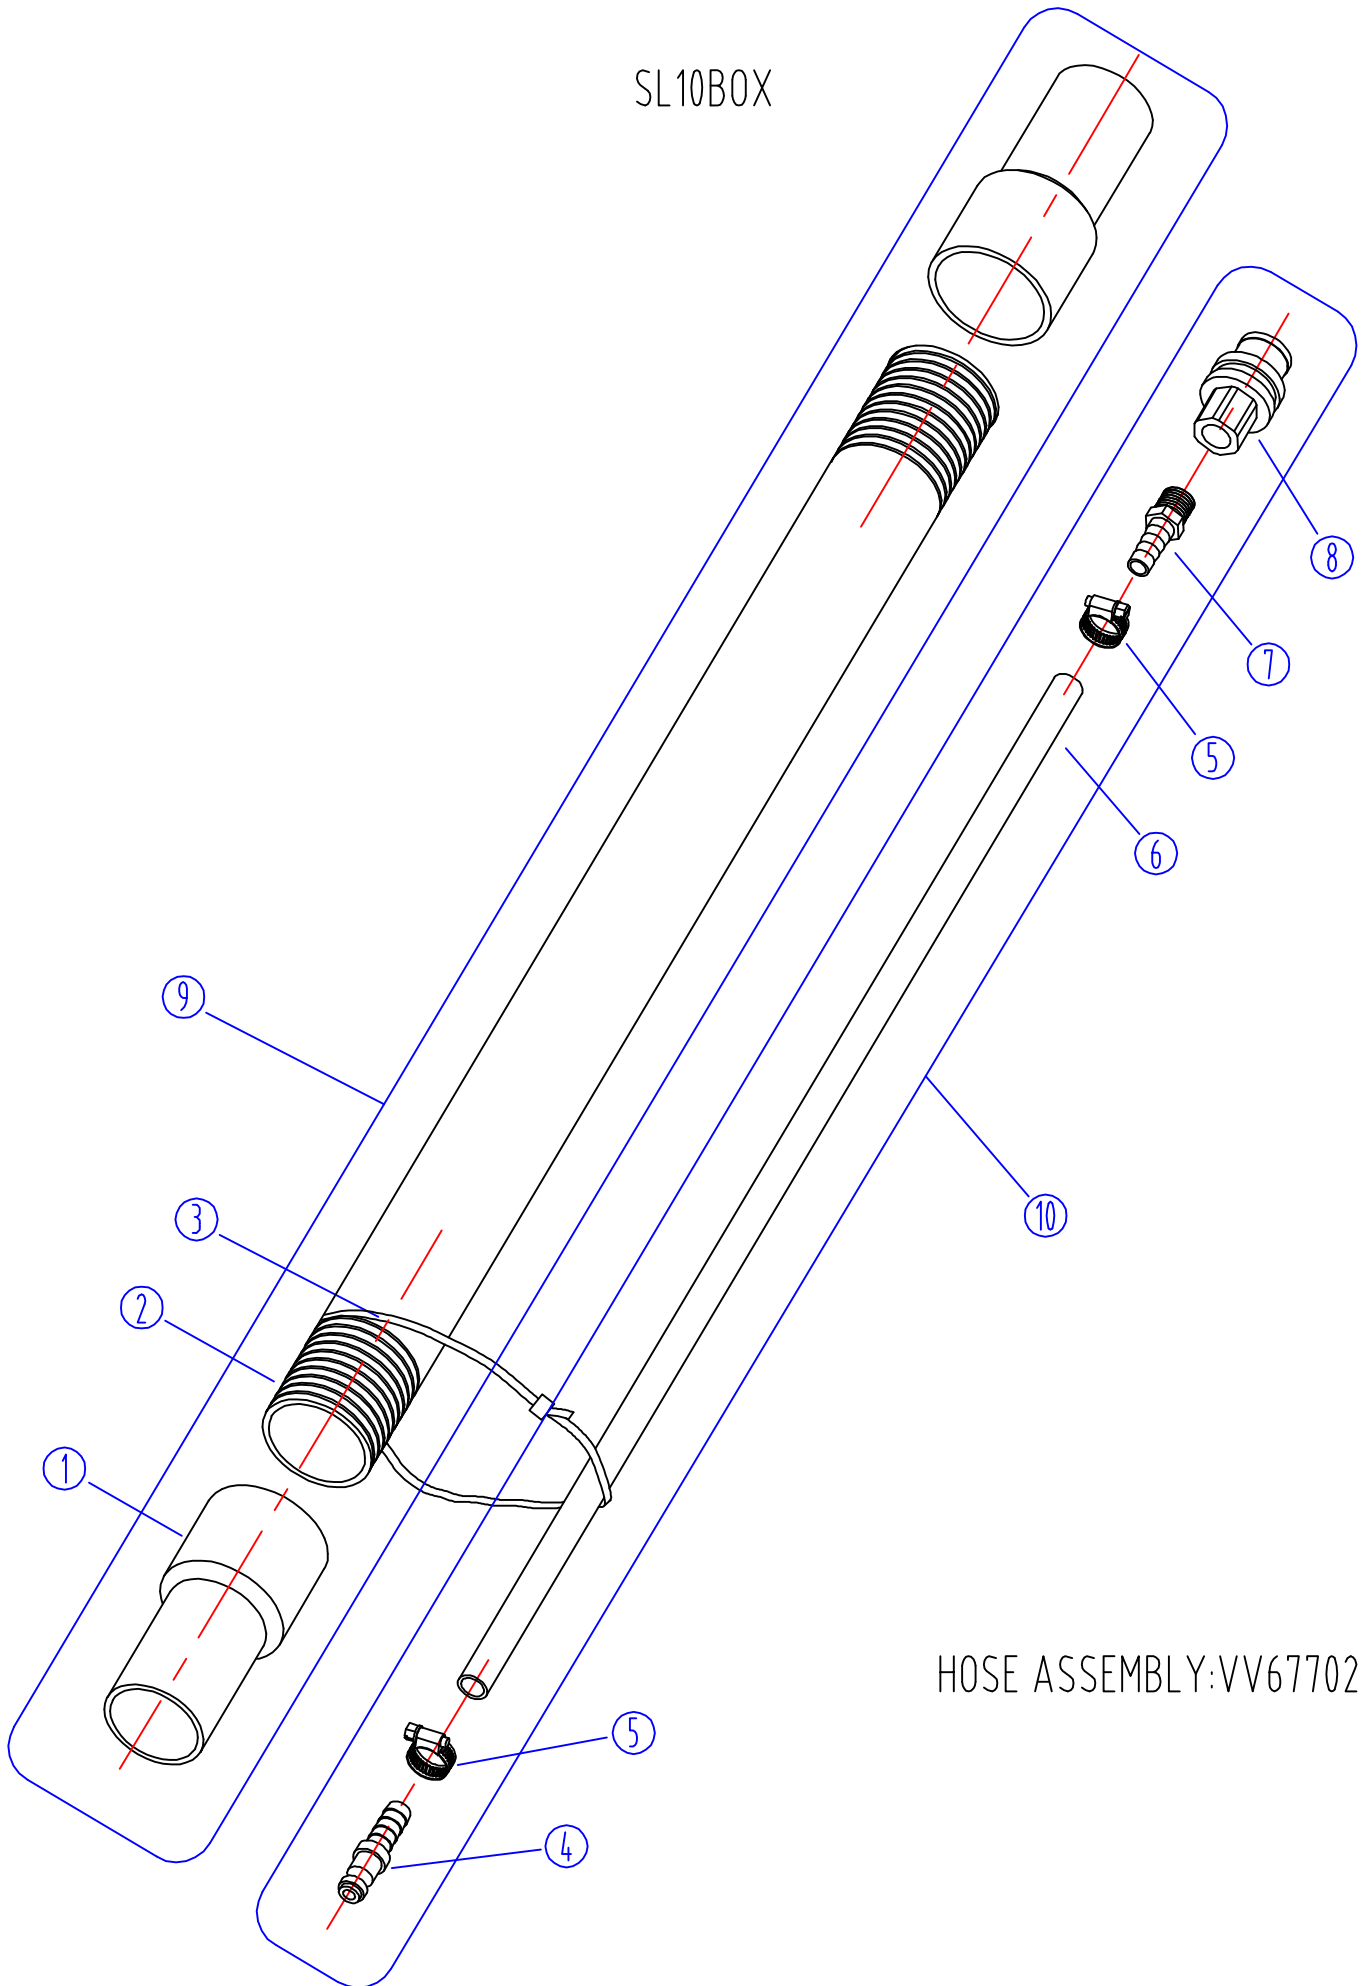

SL10BOX

HOSE ASSEMBLY:VV67702

HOSE ASSEMBLIES - SLIDER BOX EXTRACTOR				
DIA NO	PART NUMBER	DESCRIPTION	NO REQ'D	LIST $ (ea)
1	VV60220	CUFF, 1 1/2"	2	$5.88
2	VV67703	HOSE, VACUUM	1	$67.13
3	VV20652	TIE, CABLE	16	$1.00
4	VV80241	HOSE BARB, MALE PLUG, SST	1	$8.00
5	VV10114	CLAMP, HOSE, 3/8", SST	2	$2.00
6	VV67704	HOSE, SOLUTION, 16' LONG	1	$62.13
7	VV80128	HOSE BARB	1	$5.63
8	VV80208	COUPLER, QUICK CONNECT	1	$12.00
9	VV67703A	VACUUM HOSE ASSEMBLY	1	$79.75
10	VV67704A	SOLUTION HOSE ASSEMBLY	1	$84.63